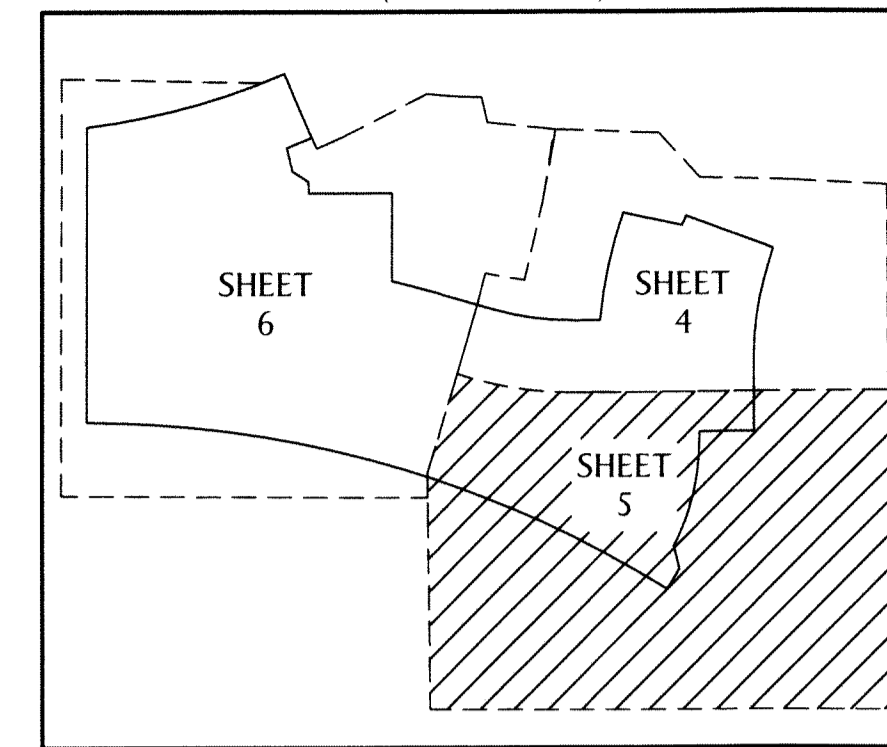

# SKY COVE - PHASE 1 B

A SUBDIVISION IN SECTIONS 1 AND 12, TOWNSHIP 43 SOUTH, RANGE 40 EAST,  
CITY OF WESTLAKE, PALM BEACH COUNTY, FLORIDA, BEING A REPLAT OF TRACT "M",  
SKY COVE - PHASE 1 A, PLAT BOOK 128, PAGES 129 THROUGH 137, INCLUSIVE, PUBLIC  
RECORDS OF PALM BEACH COUNTY, FLORIDA

KEY MAP  
(NOT TO SCALE)

166